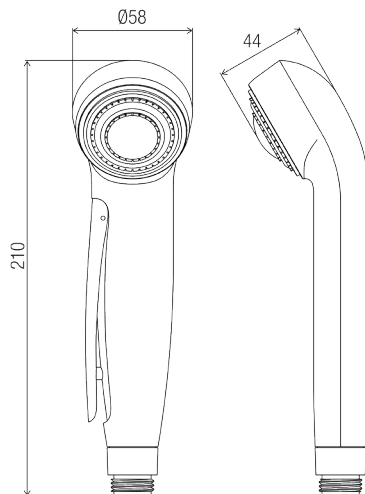

DIMENSIONS

INDICATIVE IMAGE

KLIPPER HANDPIECE

Product Code - Finish

- HP 025 C - Chrome

Features

- ABS side lever shower
- On/off lock function
- Firm pattern spray
- NOT TO BE USED AS LINE END STOP CONTROL
- Chrome plated finish

Compliance

- Watermark AS/NZS 3662 WMKT 21147
- 3 Star - 9 L/min as per WELS licence number 0046
- To achieve the WELS 3 Star rating, this product must be installed with a Con-Serv wall outlet component